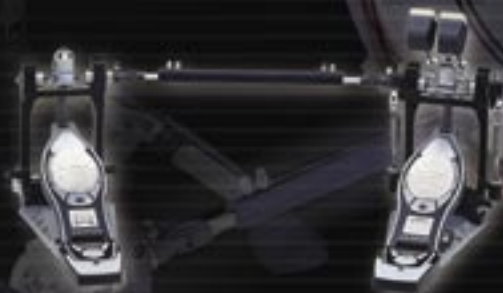

## Ergo Pedal

JNSP7000  
SINGLE PEDAL

JNSP7500L  
"LEFTY" DOUBLE PEDAL

JNSP7500  
DOUBLE PEDAL

JNSP7000U  
SLAVE UNIT PEDAL

● **Extendable Locking Universal Linkage**

● **Anti Friction Drive Cam**

● **JANUS Bi-Tonal Beater**

● **Spring Lock System**

● **Stabilizer**

● **Removable VELCRO® Plate**

**JNSP7000**  
SINGLE PEDAL

## Stabilizer

Heavy duty removable stabilizing spikes set well back from the Bass Drum for maximum holding power

## Removable VELCRO® Plate

Built-in stability on any surface

**JNSP7500L**  
"LEFTY" DOUBLE PEDAL